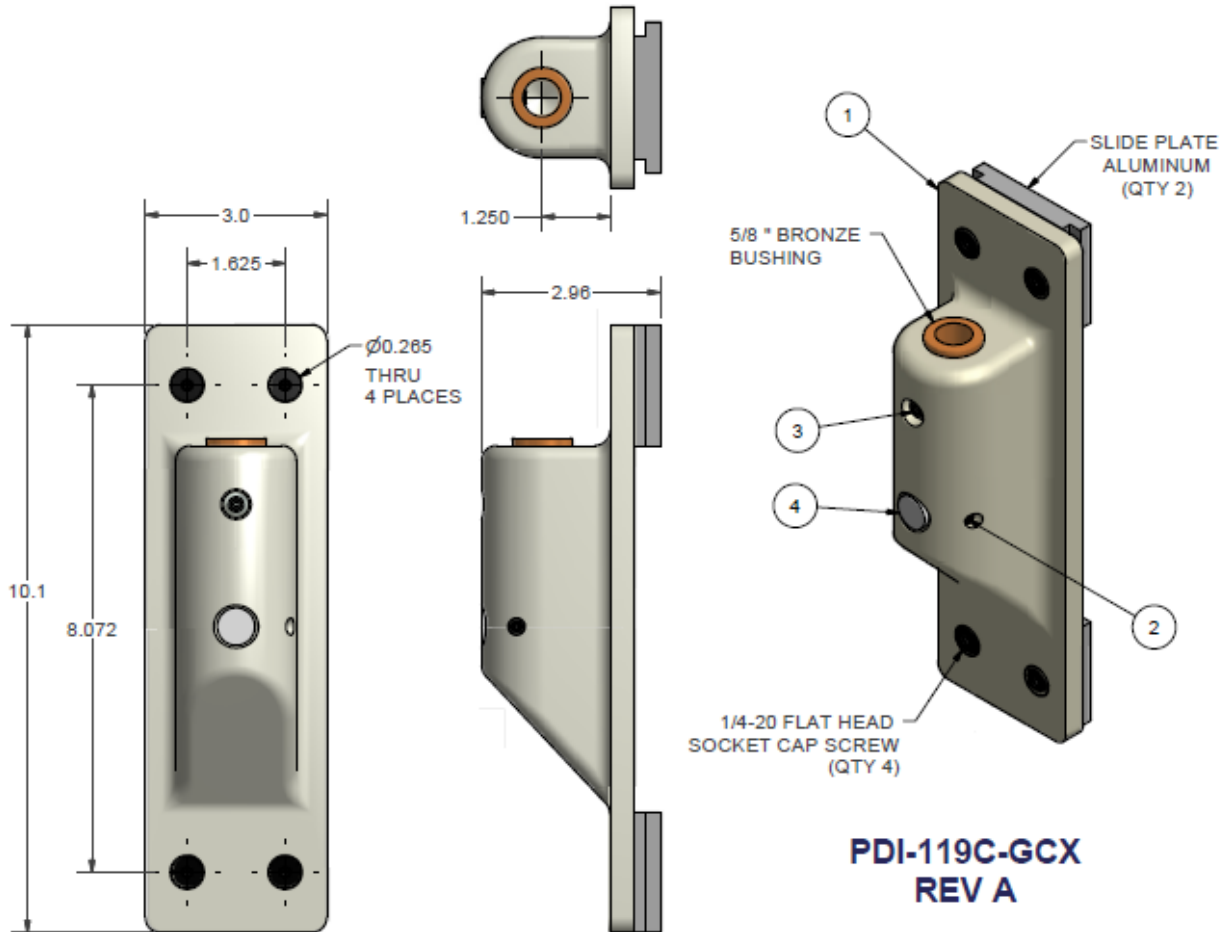

Parts List				
ITEM	QTY	PART NUMBER	DESCRIPTION	MATERIAL
1	1	PDI-119C	HILLROM WALL BRACKET NARROW STYLE	HEAVY DUTY CAST ALUMINUM
2	1	PDISSS252038	1/4-20 X 3/8 SOCKET SET SCREW	STEEL
3	1	PDI-205	BUSHING: WALL BKT. "F" CONNECTOR	DELTRIN, WHITE
4	1	PDI8SHCS 2520 50	1/4-20 x 1/2 BUTTON SOCKET HEAD CAPSCREW	STEEL

Parts List					
ITEM	QTY	PART NUMBER	DESCRIPTION	MATERIAL	
1	1	PDI-119C-GCX	BRACKET FOR GCX 19" POLYMOUNT	HEAVY DUTY CAST ALUMINUM	
2	1	PDISS252038	1/4-20 X 3/8 SOCKET SET SCREW	STEEL	
3	1	PDIBSHCS 2520 50	1/4-20 x 1/2 BUTTON SOCKET HEAD CAPSCREW	STEEL	
4	1	PDI-205S	BUSHING: WALL BKT. SOLID	DELFIN, WHITE	

Parts List				
ITEM	QTY	PART NUMBER	DESCRIPTION	MATERIAL
1	1	PDI-119C-WELLS3	HILLROM WALL BRACKET NARROW STYLE	HEAVY DUTY CAST ALUMINUM
2	1	PDISS252038	1/4-20 X 3/8 SOCKET SET SCREW	STEEL
3	1	PDI-205	BUSHING: WALL BKT. "F" CONNECTOR	DELRIN, WHITE
4	1	PDIBSHCS 2520 50	1/4-20 x 1/2 BUTTON SOCKET HEAD CAPSCREW	STEEL