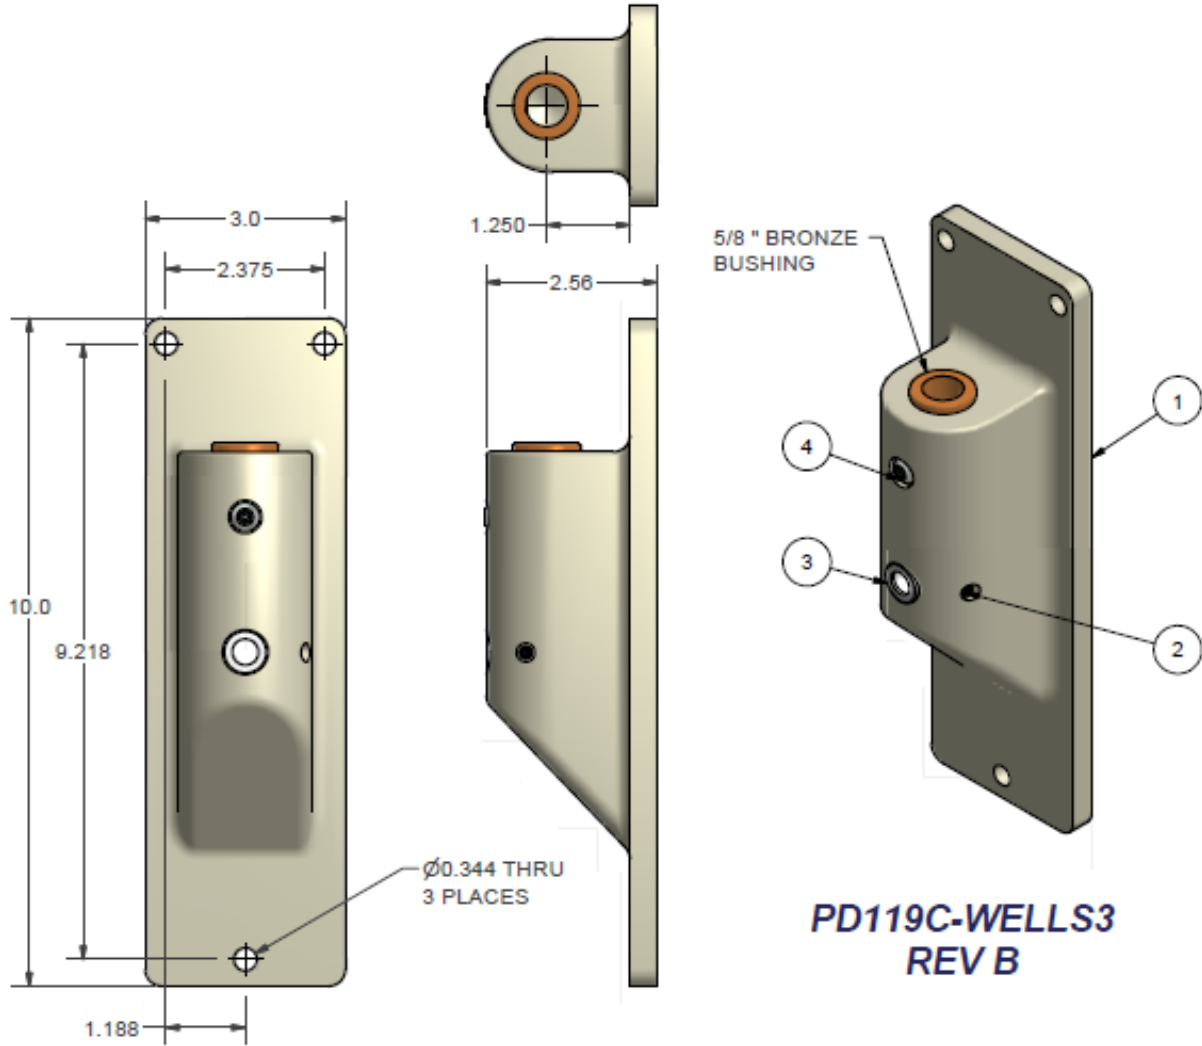

Parts List				
ITEM	QTY	PART NUMBER	DESCRIPTION	MATERIAL
1	1	PDI-119C	HILLROM WALL BRACKET NARROW STYLE	HEAVY DUTY CAST ALUMINUM
2	1	PDISSS252038	1/4-20 X 3/8 SOCKET SET SCREW	STEEL
3	1	PDI-205	BUSHING: WALL BKT. "F" CONNECTOR	DELTRIN, WHITE
4	1	PDI8SHCS 2520 50	1/4-20 x 1/2 BUTTON SOCKET HEAD CAPSCREW	STEEL

Parts List					
ITEM	QTY	PART NUMBER	DESCRIPTION	MATERIAL	
1	1	PDI-119C-GCX	BRACKET FOR GCX 19" POLYMOUNT	HEAVY DUTY CAST ALUMINUM	
2	1	PDISS252038	1/4-20 X 3/8 SOCKET SET SCREW	STEEL	
3	1	PDIBSHCS 2520 50	1/4-20 x 1/2 BUTTON SOCKET HEAD CAPSCREW	STEEL	
4	1	PDI-205S	BUSHING: WALL BKT. SOLID	DELFIN, WHITE	

Parts List				
ITEM	QTY	PART NUMBER	DESCRIPTION	MATERIAL
1	1	PDI-119C-WELLS3	HILLROM WALL BRACKET NARROW STYLE	HEAVY DUTY CAST ALUMINUM
2	1	PDISS252038	1/4-20 X 3/8 SOCKET SET SCREW	STEEL
3	1	PDI-205	BUSHING: WALL BKT. "F" CONNECTOR	DELRIN, WHITE
4	1	PDIBSHCS 2520 50	1/4-20 x 1/2 BUTTON SOCKET HEAD CAPSCREW	STEEL